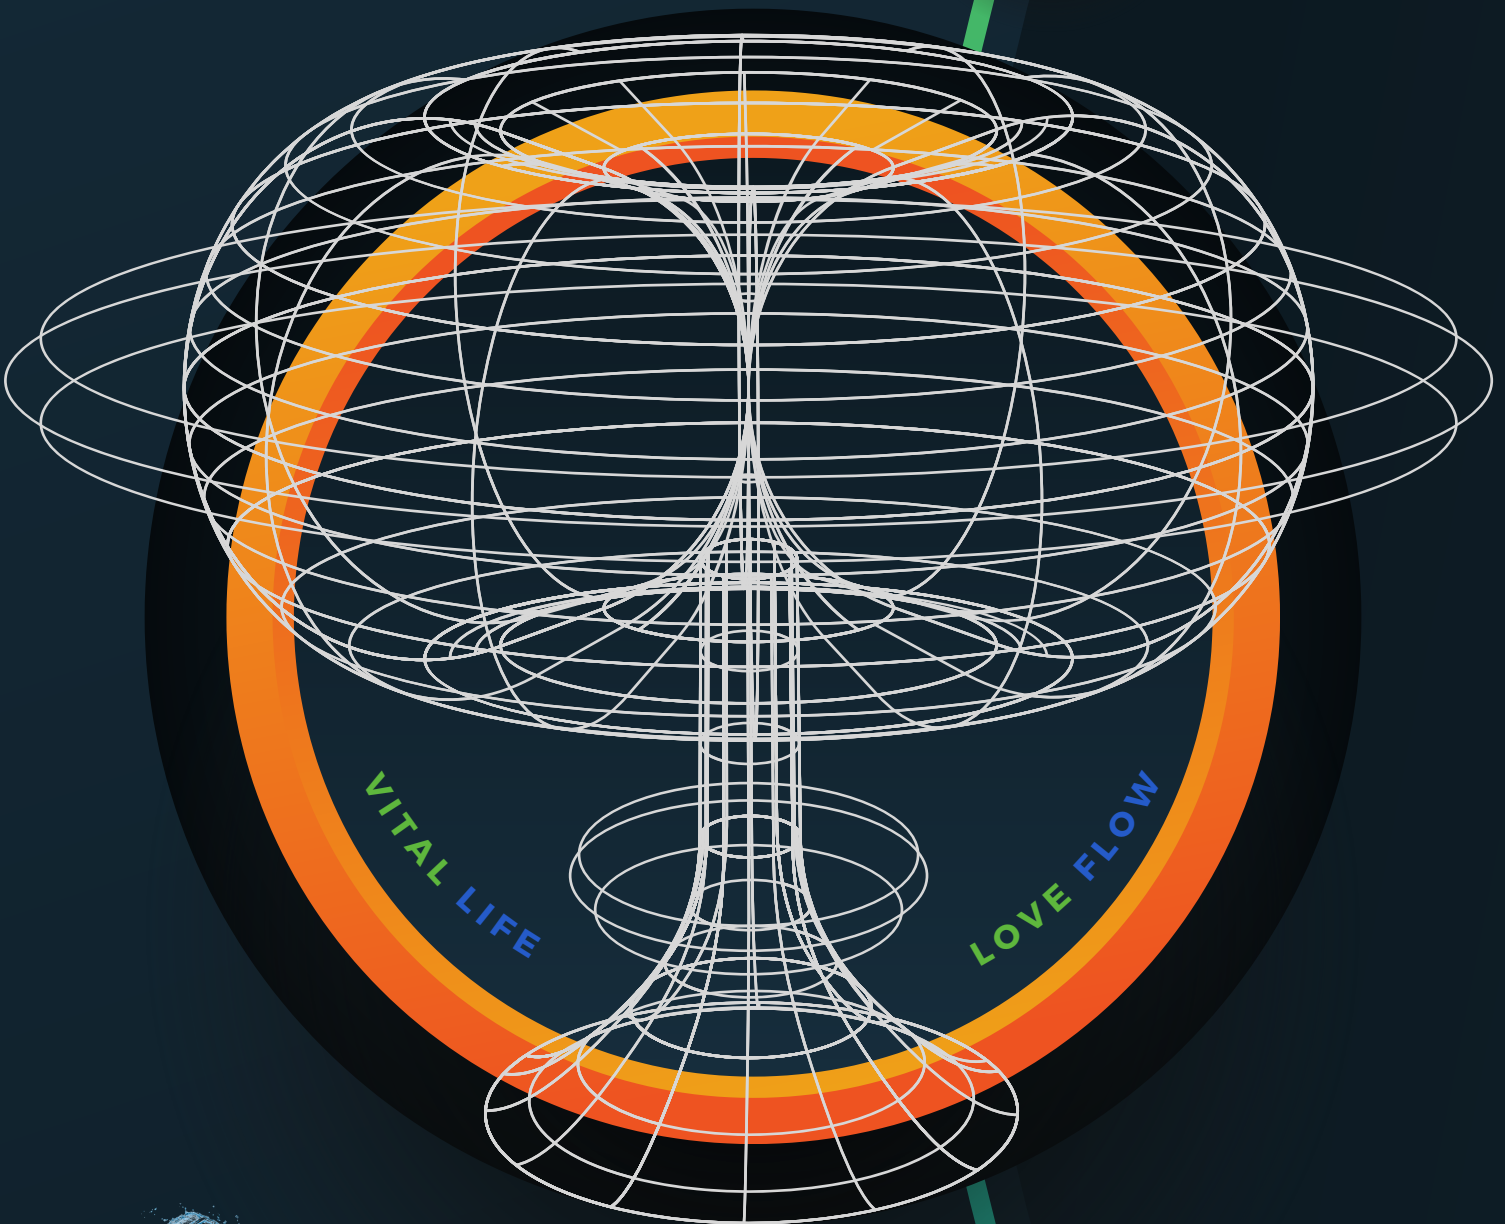

TRANSVERSE ELECTRO MAGNETISM

is a SPIRAL

Electricity

is cycles per second. Which is a linear loop not a spiral

Magnetism

LMD Longitudinal Magneto Dielectricity

Magnetism Heals

In order to access magnetism zero point is to be surrendered to. The present moment of NOW

Vital Life Force

Vital life force starts with your connection to Mother Earth. The trinity of balance. Vital Life Love Flow

Nano and Gans

Tesla had not discovered nano and GANS. It is easy for us. Thanks to Keshe.

Find out more at:

WWW.5DFULLDISCLOSURE.ORG

Mother Earth

Our connection to our host. Our environment Connection starts with the Divine Feminine Energy within. The distortion of this connection has caused all wars and seperation on this planet. It stops NOW!

Holy Trinity

From a place of balanced harmonics (Mother Father) we can express through the inner child.

Black Rainbow Bridge

Harnessing of life force. Nature shows us through the trees (photosynthesis)

Water is consciousness