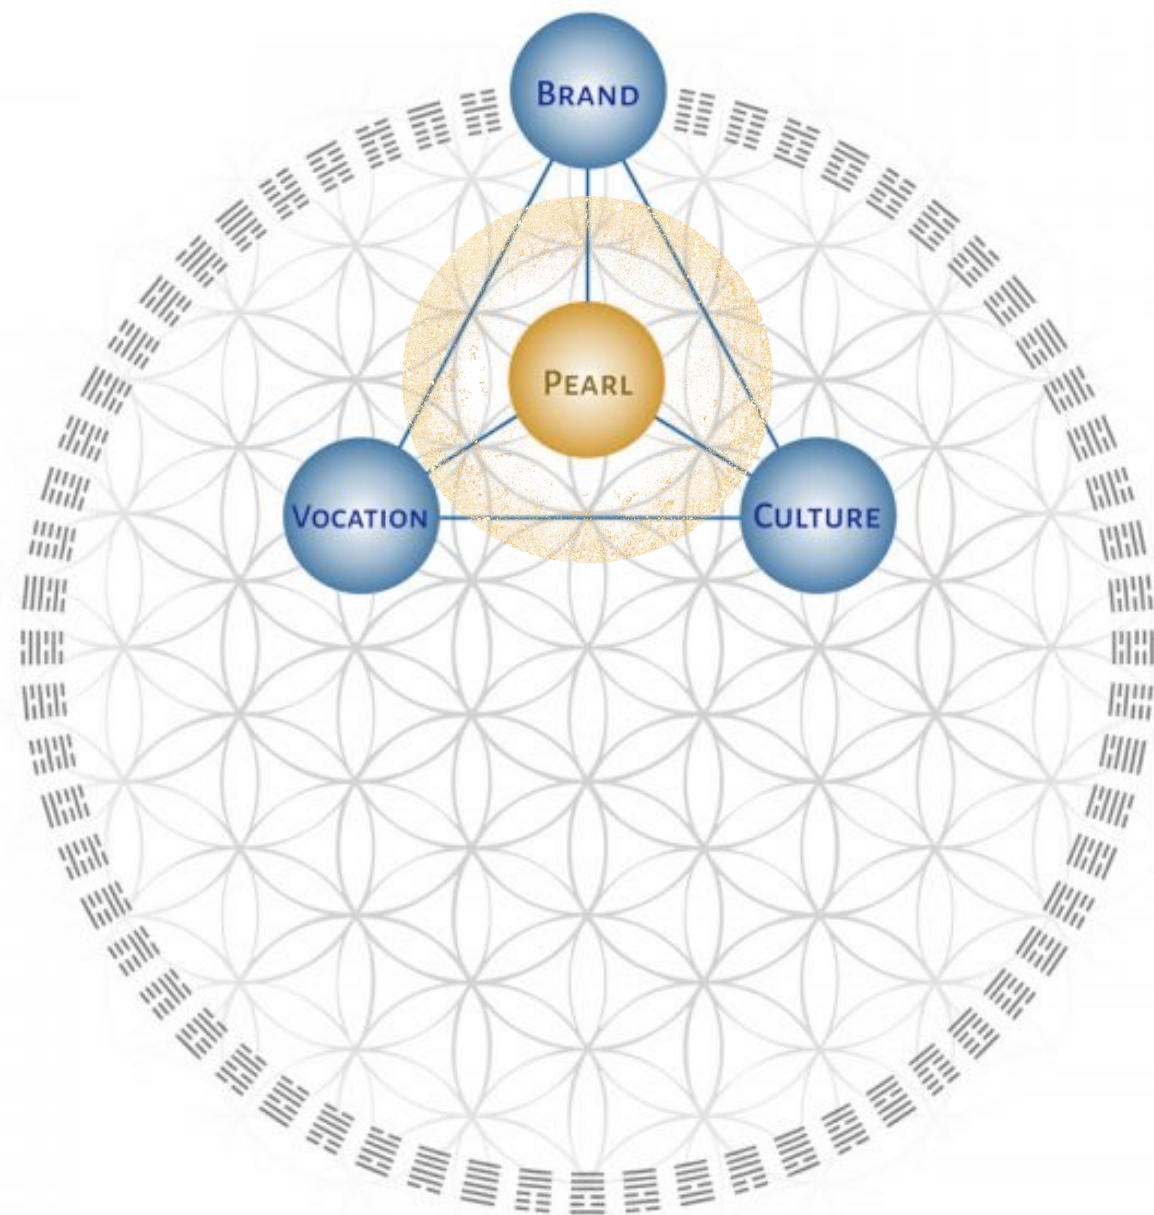

The Sphere of The Pearl

"The Pearl is indeed a precious realization when it comes to us. It represents that which returns to us from the universe, once we have surrendered to our higher service. It is not quite a reward, for that suggests we may have had an ulterior motive for our service. The Pearl is our harvest. It comes to us only after we have worked at opening our heart, and have offered our love back to the world. The Pearl brings your life into perspective. None of us need as much as our minds believe, in order to be fulfilled. Fulfillment comes through a vision of simplicity. The Pearl is in this sense a wormhole - but unlike most wormholes, it does not lead to another dimension. This wormhole leads us home to our everyday life. It is here, now, in your everyday life where your harvest can be found. There is no Pathway to the Pearl. The Pearl is a crystallization of all the Pathways that comprise the Golden Path. The Pearl grows inside your being like a child in utero. The Gene Keys are inside you. The Pearl is inside you. The teachings are simply a reminder to keep turning your awareness inwards. Your Pearl brings everything down to the essential. In your body, the Pearl brings awareness to your breath. The fact that your Pearl brings you back to the fundamental act of breathing says more about it than any words can.'