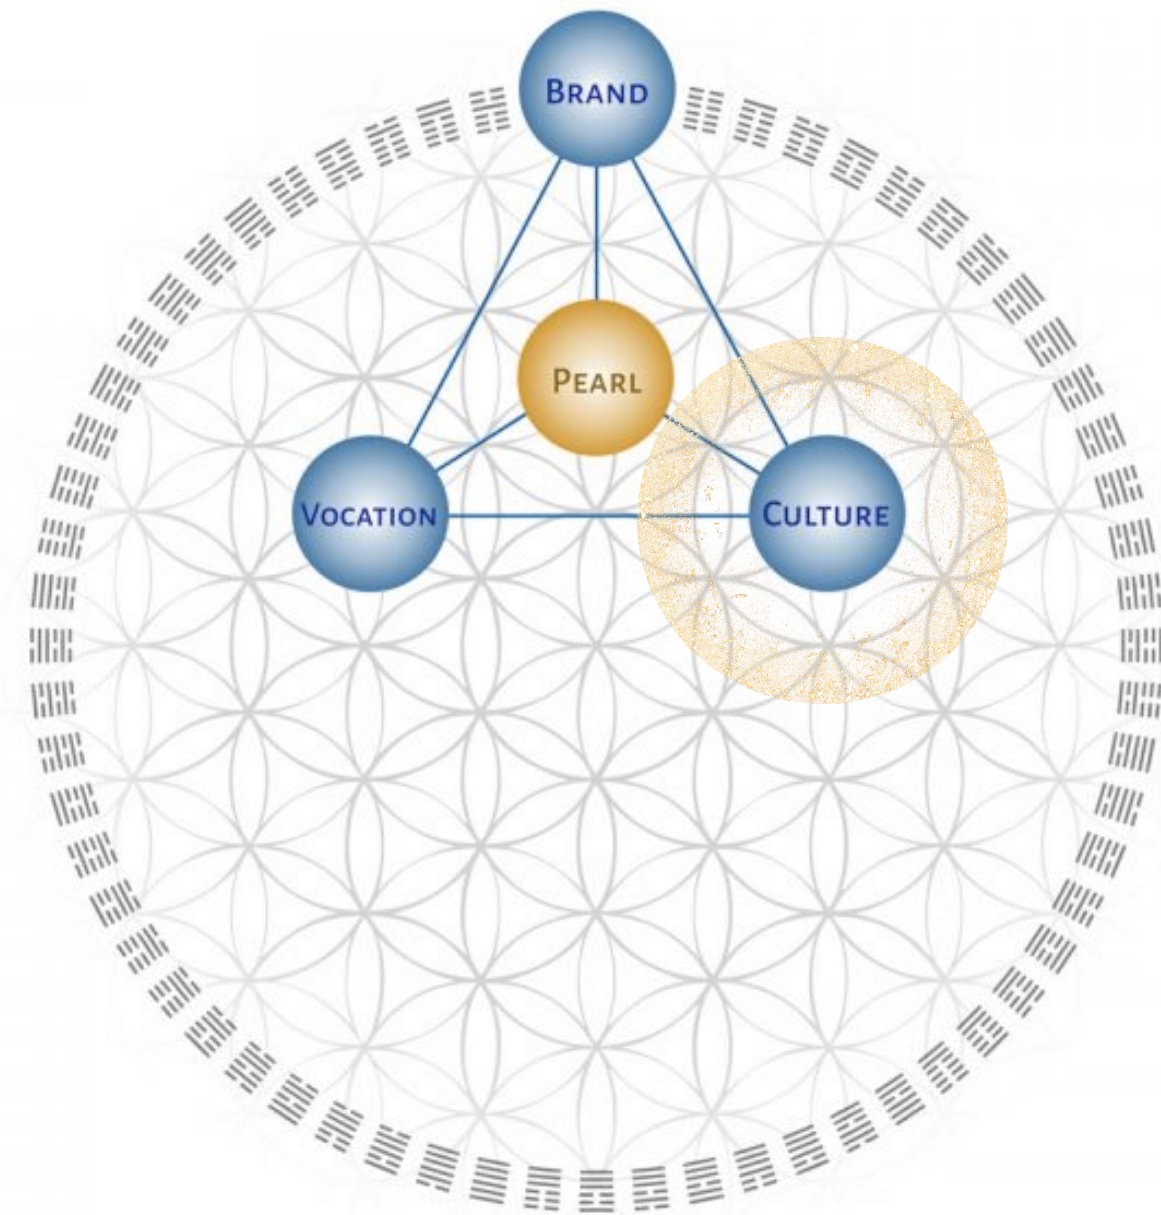

The Sphere of Culture

"We have seen what a challenge it is to take the initiative in life - to risk our hearts and dreams out in the wild and unpredictable world. And yet the reward of meeting this challenge is the breakthrough of growth. Your courage stirs the forces of evolution, and opens you up to greater possibilities through the Sphere of your Culture. The Sphere of your Culture opens or closes you to calling in and building your 'fractal line' - the group of like-minded, open-hearted companions and allies who will aid you in fulfilling your external purpose in the world. As you answer the inner calling of your Vocation, so you send out a message into the cosmos that you are ready for action! One of the most scintillating mysteries of life is that the moment you take the leap, others in your fractal line also do the same. The Gene Key of your Culture therefore describes your natural role within the theatre of the wider human community. Your Culture is a yin force that draws others towards you, and that draws you towards them. It is a celestial gathering point."